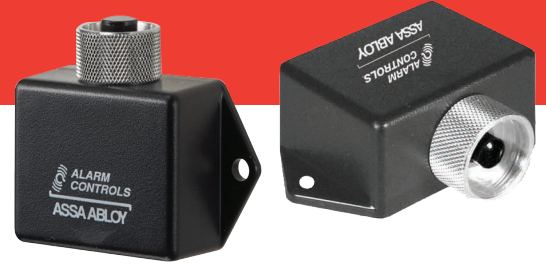

TS-18, TS-19, TS-20

Under Desk Door Release

The TS-18, TS-19, and TS-20 are push button controlled under desk/counter door releases for remote control of doors and access controls. Ideal for front desk and reception or hard to wire areas that require discreet control of locking devices.

Features

Standard Features

- **TS-18** with momentary action switch
- **TS-19** with one N/O and one N/C momentary action switch, can be used with either provided switch
- **TS-20** with alternate action switch ; can be used with either provided switch
- Black ABS plastic box with two mounting ears
- Surface mounted push button protected with 1" guard ring
 - Depressing push button operates switch contacts

Options

- **TS-18D** with DPDT switch
- **TS-20D** with DPDT switch

Specifications

Certifications & Listings

- UL 636 listed
- CSA certified components

Electrical

- SPDT contacts rated 10A at 35 VDC
- **TS-18, TS-20** Switch terminated with 12" leads