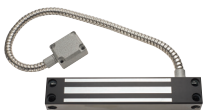

Cross Reference Guide

MODEL 320S
300 lbs Single Lock
Ideal for cabinets and showcases

MODEL 600S
600 lbs Single Lock
Recommended for interior doors

MODEL 600L
600 lbs Single Lock with status LED
Recommended for interior doors

MODEL 600LB
600 lbs Single Lock with Bond Sensor, Door Status Sensor and LED
Recommended for interior doors

MODEL 600D
600 lbs Double Lock
Recommended for interior doors

MODEL 600DLB
600 lbs Double Lock with Bond Sensor, Door Status Sensor and LED
Recommended for interior doors

MODEL 600WP
600 lbs Weatherproof Gate Lock
Recommended for exterior gates

300 and 600 Series Maglocks

L-Brackets				
	AM3320	AM3320C	AM3325	AM3326
320S				
600S	●	●	●	
600D				●
600DLB				●
600L	●	●	●	
600WP				

Z-Brackets			
	AM3370	AM3370C	AM3375
320S			
600S	●	●	
600D			●
600DLB			●
600L	●	●	
600WP	●		

Drop Down Plates for Single Locks			
	AM3300	AM3305	AM3330
	1/2"	5/8"	1/4"
320S			
600S	●	●	●
600L	●	●	●
600LB	●	●	●
600WP			