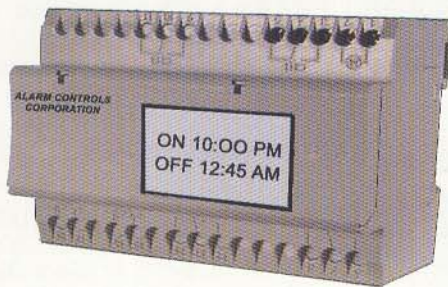

TIMERS

FOR ALL TIMING APPLICATIONS

UT-1

T-7P

TALENTO 800

MT-1/MT-2

ALARM CONTROLS CORPORATION
DEER PARK, NEW YORK