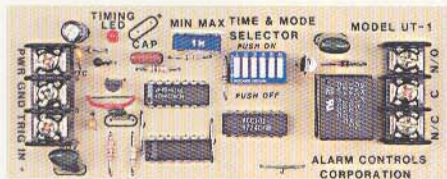

TIMERS

FOR ALL TIMING APPLICATIONS

UT-1

T-7P

TALENTO 800

MT-1/MT-2

ALARM CONTROLS CORPORATION
DEER PARK, NEW YORK