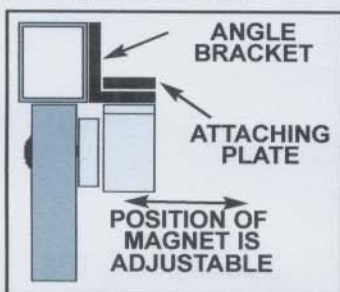

ADJUSTABLE ANGLE BRACKETS

USE TO EXTEND THE DOOR HEADER

MODEL AM 3325

FOR 600 SERIES

MODEL AM 6325

FOR 1200 SERIES

MODELS AM 3335 & AM 6335

ARMATURES FOR MAGNETIC LOCKS