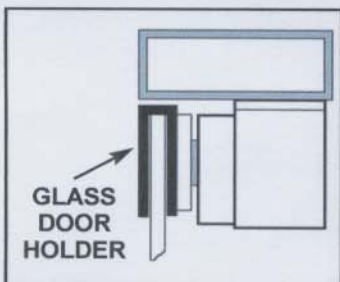

MODEL GDH

GLASS DOOR ARMATURE HOLDER

USE TO MOUNT ARMATURE ON GLASS DOOR

COMPRESSION MOUNTS
ARMATURE ON FRAMLESS
GLASS DOORS

ACCOMODATES
600 AND 1200 SERIES