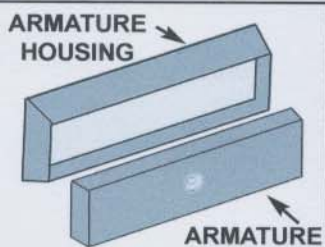

MOUNTING BRACKETS

FOR EVERY INSTALLATION REQUIREMENT

MODEL AM 3310 & AM 6310

ARMATURE HOUSINGS FOR MAGNETIC LOCKS

FOR USE ON FREEZER & EXTRA THICK DOORS

MODEL AM 3310

FOR 600 SERIES

2 1/8" W x 7 7/8" L x 9/16" H

MODEL AM 6310

FOR 1200 SERIES

3" W x 8 1/4" L x 9/16" H

MODEL AM 6320

ANGLE BRACKET FOR MAGNETIC LOCKS

USE TO EXTEND THE DOOR HEADER

FOR 600 AND 1200
SERIES MAGNETIC
LOCKS

MODELS AM 3325 & AM 6325