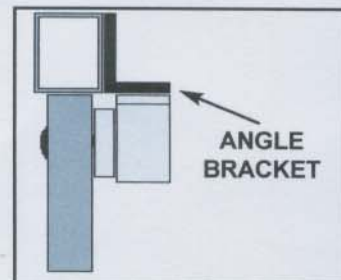

MOUNTING BRACKETS

FOR EVERY INSTALLATION REQUIREMENT

MODEL AM 3310 & AM 6310

ARMATURE HOUSINGS FOR MAGNETIC LOCKS

FOR USE ON FREEZER & EXTRA THICK DOORS

MODEL AM 3310

FOR 600 SERIES

2 1/8" W x 7 7/8" L x 9/16" H

MODEL AM 6310

FOR 1200 SERIES

3" W x 8 1/4" L x 9/16" H

MODEL AM 6320

ANGLE BRACKET FOR MAGNETIC LOCKS

USE TO EXTEND THE DOOR HEADER

FOR 600 AND 1200
SERIES MAGNETIC
LOCKS

MODELS AM 3325 & AM 6325

ADJUSTABLE ANGLE BRACKETS

USE TO EXTEND THE DOOR HEADER

MODEL AM 3325

FOR 600 SERIES

MODEL AM 6325

FOR 1200 SERIES

MODELS AM 3335 & AM 6335

ARMATURES FOR MAGNETIC LOCKS