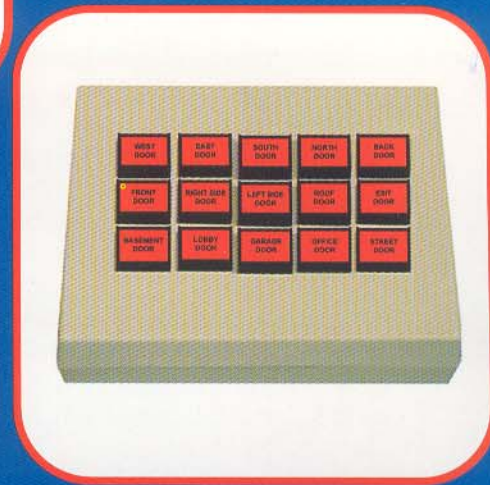

# DOOR CONTROL CONSOLES

FOR ALL ELECTRIC LOCKING DEVICES

**ALARM CONTROLS CORPORATION**  
DEER PARK, NEW YORK