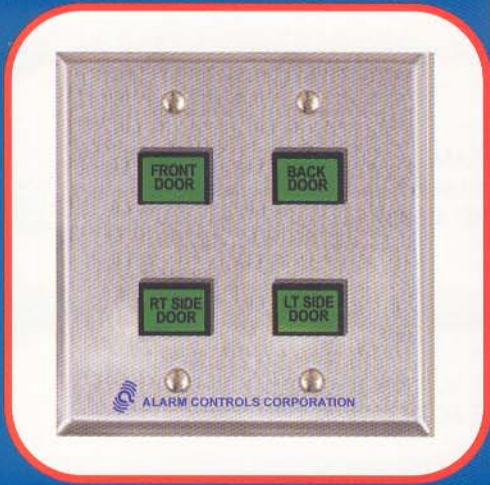

# DOOR CONTROL CONSOLES

FOR ALL ELECTRIC LOCKING DEVICES

**ALARM CONTROLS CORPORATION**  
DEER PARK, NEW YORK