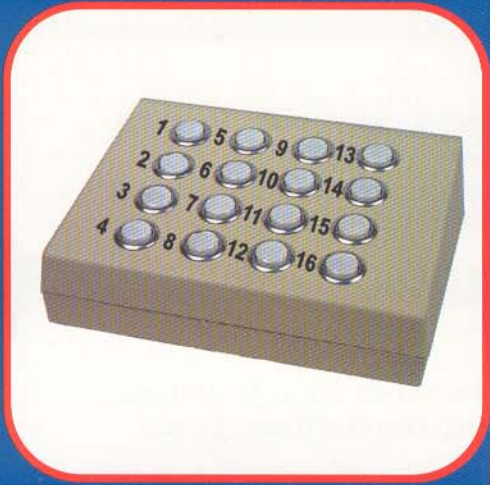

# DOOR CONTROL CONSOLES

FOR ALL ELECTRIC LOCKING DEVICES

**ALARM CONTROLS CORPORATION**  
DEER PARK, NEW YORK