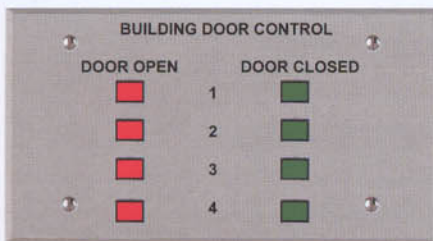

CUSTOM ANNUNCIATORS

FOR ALL DISPLAY APPLICATIONS

- CUSTOM DESIGNED TO YOUR EXACT SPECIFICATIONS
- WALLPLATE, DESK TOP, RACK MOUNT, PANEL DISPLAYS
- GRAPHIC REPRESENTATION OR LED CONFIGURATIONS
- AVAILABLE SURFACE OR FLUSH MOUNTING
- OPTIONAL LAMP TEST SWITCH, AUDIO ALARM WITH SILENCE SWITCH
- HIGH BRIGHTNESS LEDS FOR MAXIMUM VISABILITY
- DISPLAYS CAN BE FABRICATED TO ANY SIZE FOR EASE OF VIEWING

ALARM CONTROLS CORPORATION
DEER PARK, NEW YORK

CUSTOM ANNUNCIATORS

"IF YOU NEED IT, WE WILL MAKE IT"

TYPICAL EXAMPLES OF CUSTOM ANNUNCIATORS

DESK TOP CONSOLE
GRAPHIC DISPLAY

RACK MOUNT
DISPLAY

SINGLE GANG
WALLPLATE DISPLAYS