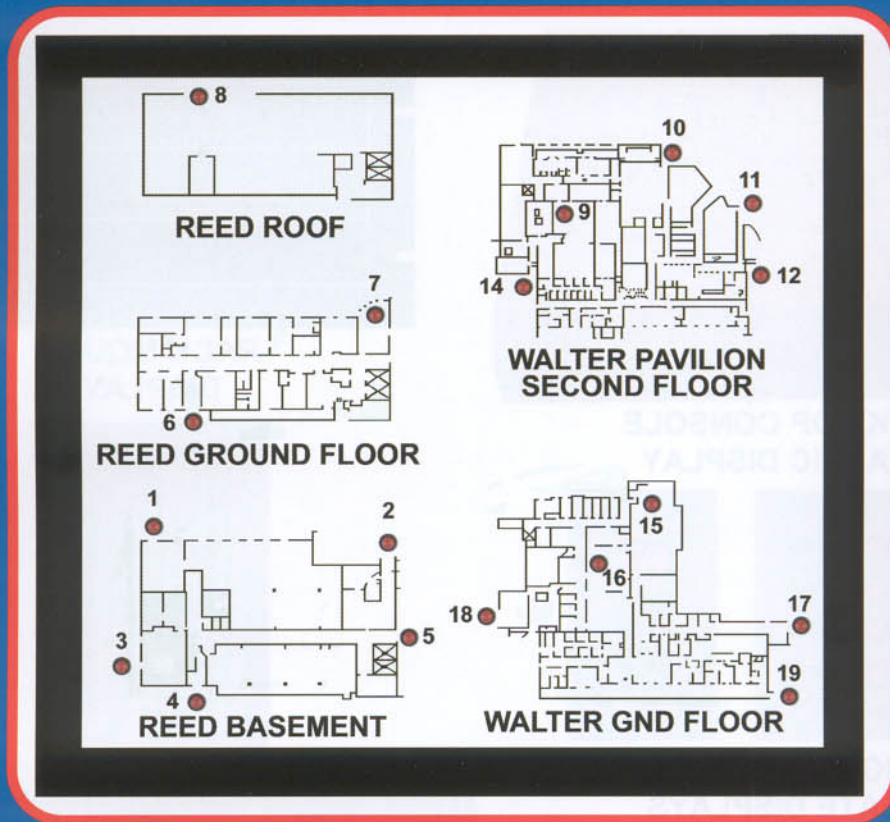

CUSTOM ANNUNCIATORS

FOR ALL DISPLAY APPLICATIONS

- CUSTOM DESIGNED TO YOUR EXACT SPECIFICATIONS
- WALLPLATE, DESK TOP, RACK MOUNT, PANEL DISPLAYS
- GRAPHIC REPRESENTATION OR LED CONFIGURATIONS
- AVAILABLE SURFACE OR FLUSH MOUNTING
- OPTIONAL LAMP TEST SWITCH, AUDIO ALARM WITH SILENCE SWITCH
- HIGH BRIGHTNESS LEDS FOR MAXIMUM VISABILITY
- DISPLAYS CAN BE FABRICATED TO ANY SIZE FOR EASE OF VIEWING

ALARM CONTROLS CORPORATION
DEER PARK, NEW YORK

CUSTOM ANNUNCIATORS

"IF YOU NEED IT, WE WILL MAKE IT"

TYPICAL EXAMPLES OF CUSTOM ANNUNCIATORS

DESK TOP CONSOLE
GRAPHIC DISPLAY

RACK MOUNT
DISPLAY

SINGLE GANG
WALLPLATE DISPLAYS