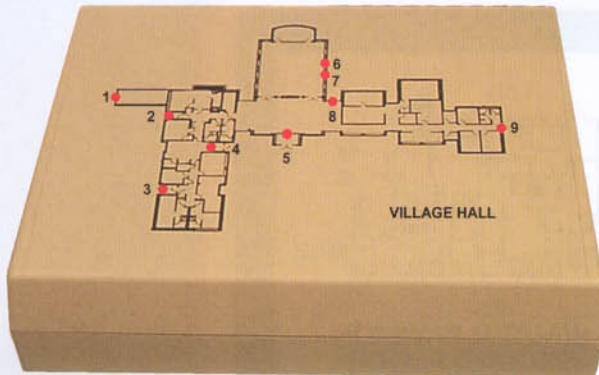

CUSTOM ANNUNCIATORS

FOR ALL DISPLAY APPLICATIONS

- CUSTOM DESIGNED TO YOUR EXACT SPECIFICATIONS
- WALLPLATE, DESK TOP, RACK MOUNT, PANEL DISPLAYS
- GRAPHIC REPRESENTATION OR LED CONFIGURATIONS
- AVAILABLE SURFACE OR FLUSH MOUNTING
- OPTIONAL LAMP TEST SWITCH, AUDIO ALARM WITH SILENCE SWITCH
- HIGH BRIGHTNESS LEDS FOR MAXIMUM VISABILITY
- DISPLAYS CAN BE FABRICATED TO ANY SIZE FOR EASE OF VIEWING

ALARM CONTROLS CORPORATION
DEER PARK, NEW YORK

CUSTOM ANNUNCIATORS

"IF YOU NEED IT, WE WILL MAKE IT"

TYPICAL EXAMPLES OF CUSTOM ANNUNCIATORS

DESK TOP CONSOLE
GRAPHIC DISPLAY

RACK MOUNT
DISPLAY

SINGLE GANG
WALLPLATE DISPLAYS