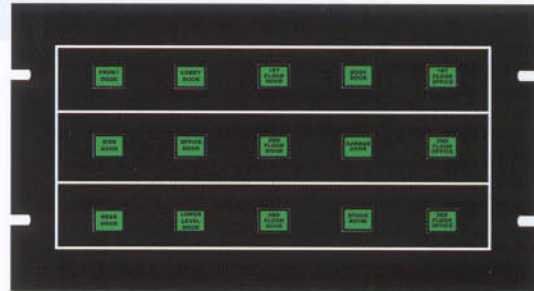

CUSTOM ANNUNCIATORS

FOR ALL DISPLAY APPLICATIONS

- CUSTOM DESIGNED TO YOUR EXACT SPECIFICATIONS
- WALLPLATE, DESK TOP, RACK MOUNT, PANEL DISPLAYS
- GRAPHIC REPRESENTATION OR LED CONFIGURATIONS
- AVAILABLE SURFACE OR FLUSH MOUNTING
- OPTIONAL LAMP TEST SWITCH, AUDIO ALARM WITH SILENCE SWITCH
- HIGH BRIGHTNESS LEDS FOR MAXIMUM VISABILITY
- DISPLAYS CAN BE FABRICATED TO ANY SIZE FOR EASE OF VIEWING

ALARM CONTROLS CORPORATION
DEER PARK, NEW YORK

CUSTOM ANNUNCIATORS

"IF YOU NEED IT, WE WILL MAKE IT"

TYPICAL EXAMPLES OF CUSTOM ANNUNCIATORS

DESK TOP CONSOLE
GRAPHIC DISPLAY

RACK MOUNT
DISPLAY

SINGLE GANG
WALLPLATE DISPLAYS