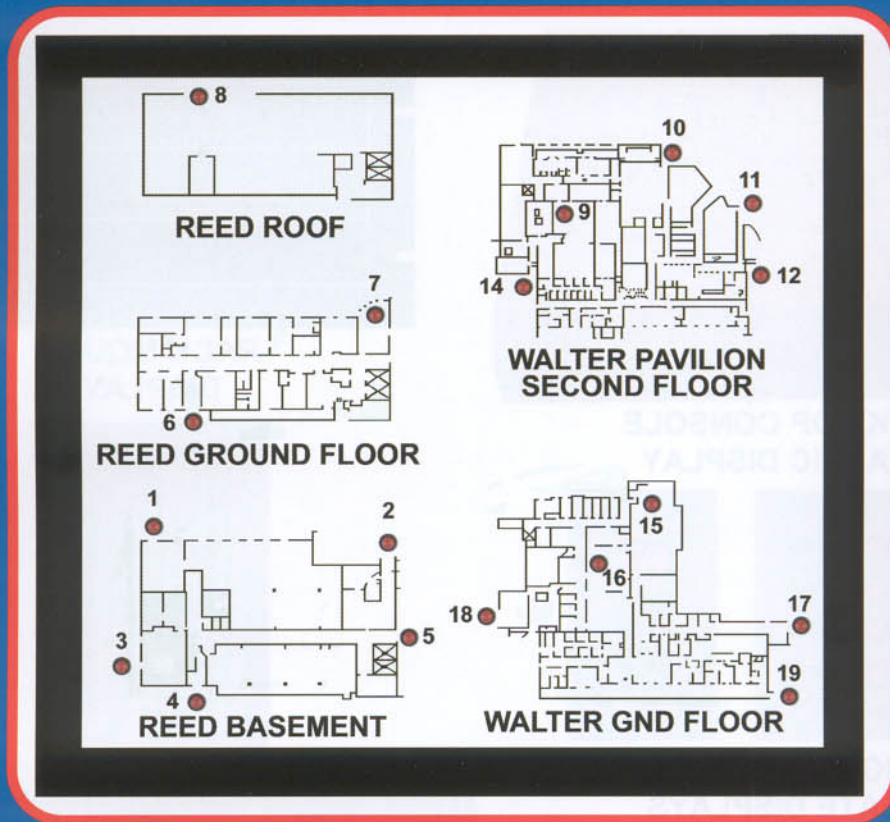

# CUSTOM ANNUNCIATORS

FOR ALL DISPLAY APPLICATIONS

- CUSTOM DESIGNED TO YOUR EXACT SPECIFICATIONS
- WALLPLATE, DESK TOP, RACK MOUNT, PANEL DISPLAYS
- GRAPHIC REPRESENTATION OR LED CONFIGURATIONS
- AVAILABLE SURFACE OR FLUSH MOUNTING
- OPTIONAL LAMP TEST SWITCH, AUDIO ALARM WITH SILENCE SWITCH
- HIGH BRIGHTNESS LEDS FOR MAXIMUM VISABILITY
- DISPLAYS CAN BE FABRICATED TO ANY SIZE FOR EASE OF VIEWING